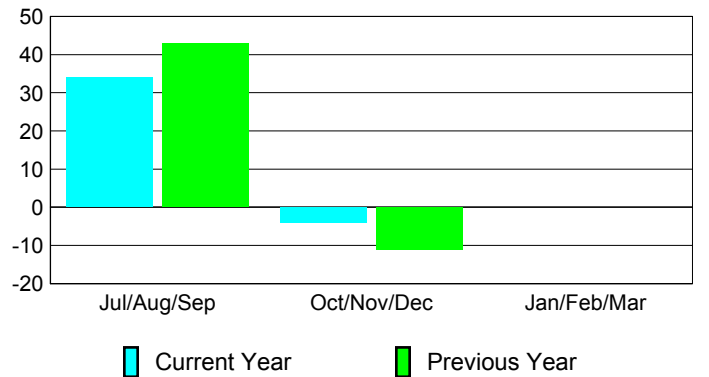

Membership Results
2012-2013

Membership
2011-2012

Month	Net Memb Goal	Actual New Memb	Actual Dropped Memb	Gain/Loss of Memb	Gain/Loss of Memb
Jul/Aug/Sep	0	64	-30	34	43
Oct/Nov/Dec	0	26	-30	-4	-11
Jan/Feb/Mar	0				0
Totals	0	90	-60	30	32

Membership Results 2012-2013

Goal, New, Dropped, Gain/Loss

Comparison of Membership Gain/Loss

Current Year Compared to the Previous Year

Gender Comparison 2012-2013

Jul/Aug/Sep

Oct/Nov/Dec

Jan/Feb/Mar