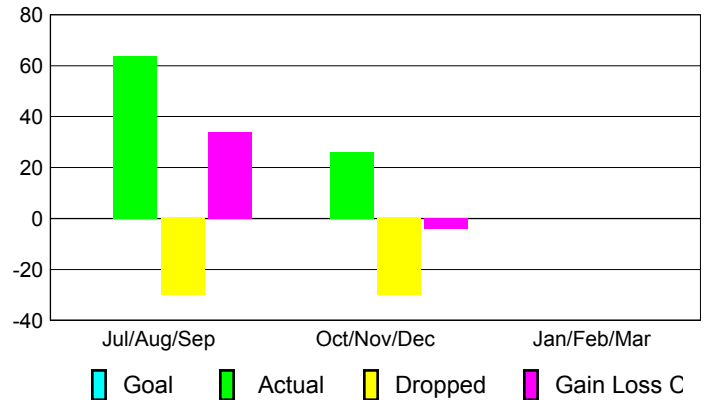

Membership Results 2012-2013

Goal, New, Dropped, Gain/Loss

Comparison of Membership Gain/Loss

Current Year Compared to the Previous Year